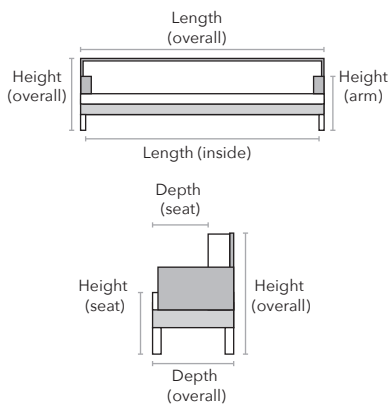

WARRANTY

FRAMES: Lifetime Limited
SPRINGS: Lifetime Limited
CUSHION CORES: 1 Year Limited
FABRICS: 1 Year
MATTRESSES: 1 Year
SOFA BED MECHANISMS: 3 Years
SWIVEL MECHANISMS: 3 Years

NOTE: As an inherent quality of a hand-crafted product, all dimensions are approximate

Description	PC	Length Outside to Outside	Length Inside to Inside	Depth Overall	Depth Seat	Height Seat	Height Arm	Height Overall	YDS
Sofa	S	84"	70"	37"	22"	18"	24"	35"	14
Loveseat	L	60"	46"	37"	22"	18"	24"	35"	12
Chair 1/2	H	49"	35"	37"	22"	18"	24"	35"	9
Chair	C	38"	24"	37"	22"	18"	24"	35"	8
LHF Chair 1/2	IH	42"	35"	37"	22"	18"	24"	35"	9
RHF Chair 1/2	RH	42"	35"	37"	22"	18"	24"	35"	9
Armless Chair 1/2	AH	35"	NA	37"	22"	18"	NA	35"	9
LHF Loveseat	IL	53"	46"	37"	22"	18"	24"	35"	9
RHF Loveseat	RL	53"	46"	37"	22"	18"	24"	35"	9
LHF Sofa	IS	76"	69"	37"	22"	18"	24"	35"	13
RHF Sofa	RS	76"	69"	37"	22"	18"	24"	35"	13
Armless Sofa	AS	70"	NA	37"	22"	18"	NA	35"	12
LHF Chaise	IZ	41"	35"	64"	49"	18"	24"	35"	12
RHF Chaise	RZ	41"	35"	64"	49"	18"	24"	35"	12
LHF Storage Chaise	ISZ	41"	35"	64"	49"	18"	24"	35"	12
RHF Storage Chaise	RSZ	41"	35"	64"	49"	18"	24"	35"	12
Queen Bed	Q	84"	70"	37"	22"	18"	24"	35"	14
LHF Queen	IQ	76"	69"	37"	22"	18"	24"	35"	13
RHF Queen	RQ	76"	69"	37"	22"	18"	24"	35"	13
Corner	COR	37"	22"	37"	22"	18"	NA	35"	8
Ottoman 1/2	LO	34"	NA	23"	NA	NA	NA	18"	3
Ottoman	O	26"	NA	20"	NA	NA	NA	18"	3
Wedge	WDG	65"	39"	37"	22"	18"	NA	35"	12