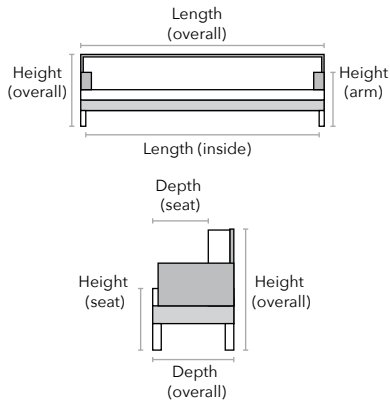

ELLA

HOW WE MEASURE

Description	PC	Length Outside to Outside	Length Inside to Inside	Depth Overall	Depth Seat	Height Seat	Height Arm	Height Overall	YDS
Sofa	S	85"	71"	30"	22"	19"	27"	36"	10
Apartment Sofa	A	67"	53"	30"	22"	19"	27"	36"	9
Chair	C	37"	23"	30"	22"	19"	27"	36"	5

NOTE: As an inherent quality of a hand-crafted product, all dimensions are approximate

FEATURES

Wood legs

1.9lb foam / Ultra Cell top & bottom seat cushion

1.5lb foam back cushion

Available in fabric only

STAIN FINISHES