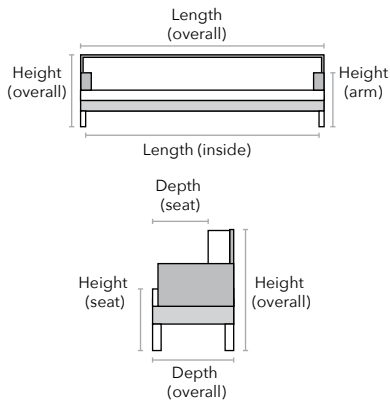

DOUGLAS

HOW WE MEASURE

Description	PC	Length Outside to Outside	Length Inside to Inside	Depth Overall	Depth Seat	Height Seat	Height Arm	Height Overall	YDS
Chair	C	28"	21"	29"	20"	19"	30"	32"	4

Chair

WARRANTY