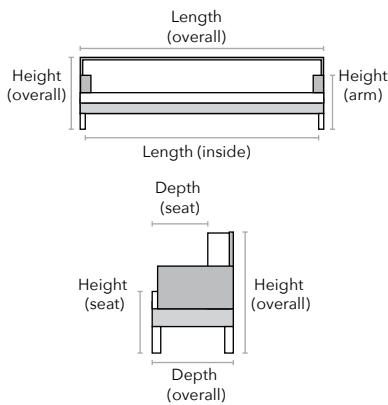

GIBSON

HOW WE MEASURE

Description	PC	Length Outside to Outside	Length Inside to Inside	Depth Overall	Depth Seat	Height Seat	Height Arm	Height Overall	YDS
Square Ottoman	SQ	40"	NA	40"	NA	NA	NA	20"	4
Queen Bench	QN	53"	NA	19"	NA	NA	NA	20"	5
King Bench	KN	66"	NA	19"	NA	NA	NA	20"	6