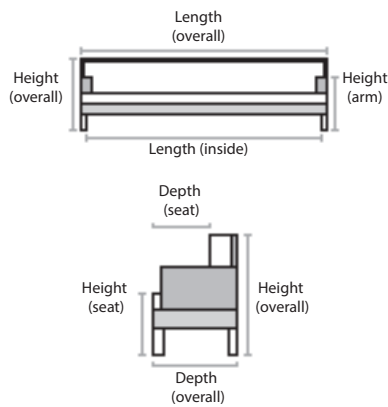

MOLLIE

HOW WE MEASURE

Description	PC	Length Outside to Outside	Length Inside to Inside	Depth Overall	Depth Seat	Height Seat	Height Arm	Height Overall	YDS
Sofa	S	82"	72"	30"	22"	18"	26"	29"	15
Loveseat	L	58"	48"	30"	22"	18"	26"	29"	13
Chair	C	33"	23"	30"	22"	18"	26"	29"	6

NOTE: As an inherent quality of a hand-crafted product, all dimensions are approximate

FEATURES

Wood Legs

1.9lb foam core/
Ultra Cell
top & bottom
seat cushion

1.5lb foam
back cushion

Available
in fabric +
leather