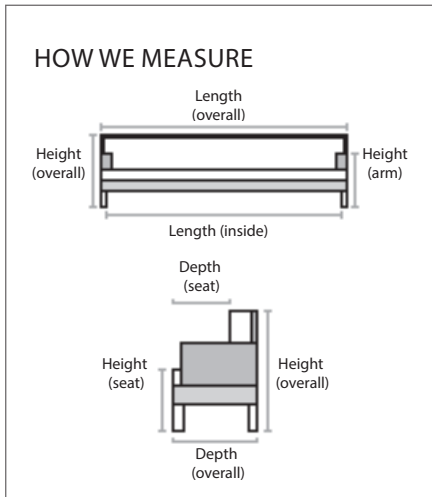

LUCAS

Description	PC	Length Outside to Outside	Length Inside to Inside	Depth Overall	Depth Seat	Height Seat	Height Arm	Height Overall	YDS
Storage Bin Ottoman	N	36"	NA	36"	NA	NA	NA	16"	4

Storage Bin Ottoman