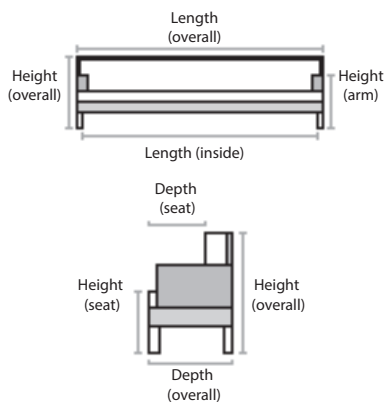

a stylish and practical accent that can serve as an ottoman or pouf seating

low profile legs

HEXA

HOW WE MEASURE

Description	PC	Length Outside to Outside	Length Inside to Inside	Depth Overall	Depth Seat	Height Seat	Height Arm	Height Overall	YDS
Ottoman	O	19"	NA	16"	NA	NA	NA	18"	2
Large Ottoman	LO	32"	NA	28"	NA	NA	NA	18"	4

NOTE: As an inherent quality of a hand-crafted product, all dimensions are approximate

FEATURES

Acrylic legs

1.9lb foam core

Available in fabric + leather

STANDARD LEG

Black Acrylic