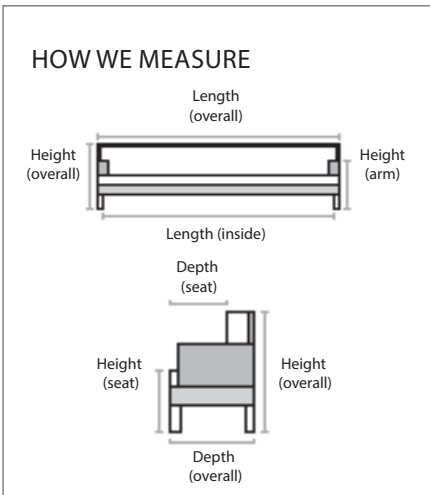

MEGAN

Description	PC	Length Outside to Outside	Length Inside to Inside	Depth Overall	Depth Seat	Height Seat	Height Arm	Height Overall	YDS
Sofa	S	87"	74"	35"	22"	18"	30"	30"	13
Loveseat	L	64"	50"	35"	22"	18"	30"	30"	11
Chair	C	36"	22"	35"	22"	18"	30"	30"	7
Ottoman	O	26"	NA	20"	NA	NA	NA	18"	3