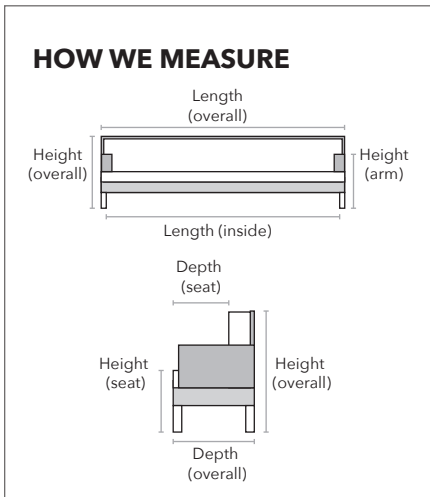

WELLESLEY

Description	PC	Length Outside to Outside	Length Inside to Inside	Depth Overall	Depth Seat	Height Seat	Height Arm	Height Overall	YDS
Sofa	S	88"	78"	37"	23"	18"	25"	33"	16
Apartment Sofa	A	79"	69"	37"	23"	18"	25"	33"	15
Loveseat	L	62"	52"	37"	23"	18"	25"	33"	13
Chair	C	33"	22"	37"	23"	18"	25"	33"	8
Ottoman	O	26"	NA	20"	NA	NA	NA	18"	3

NOTE: As an inherent quality of a hand-crafted product, all dimensions are approximate

FEATURES

Wood legs

1.9lb foam core/
Ultra Cell
top & bottom
seat cushion

1.5lb foam
back cushion

Available
in fabric +
leather