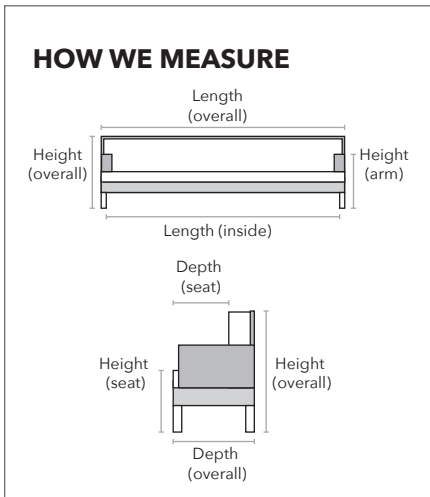

THAMES

Description	PC	Length Outside to Outside	Length Inside to Inside	Depth Overall	Depth Seat	Height Seat	Height Arm	Height Overall	YDS
Dining Chair	C	19"	19"	23"	18"	19"	NA	35"	3

WARRANTY

FRAMES: Lifetime Limited
SPRINGS: Lifetime Limited
CUSHION CORES: 1 Year Limited
FABRICS: 1 Year
MATTRESSES: 1 Year
SOFA BED MECHANISMS: 3 Years
SWIVEL MECHANISMS: 3 Years

NOTE: As an inherent quality of a hand-crafted product, all dimensions are approximate

FEATURES

- 
 Metal Base
- 
 1.9lb foam seat cushion
- 
 1.5lb foam back cushion
- 
 Available in fabric + leather

METAL FINISHES