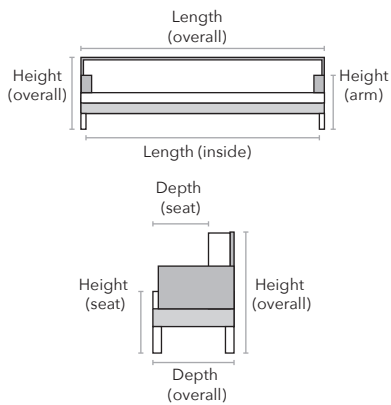

SUPER

HOW WE MEASURE

Description	PC	Length Outside to Outside	Length Inside to Inside	Depth Overall	Depth Seat	Height Seat	Height Arm	Height Overall	YDS
Ottoman	O	36"	NA	36"	NA	NA	NA	18"	4

Ottoman

WARRANTY