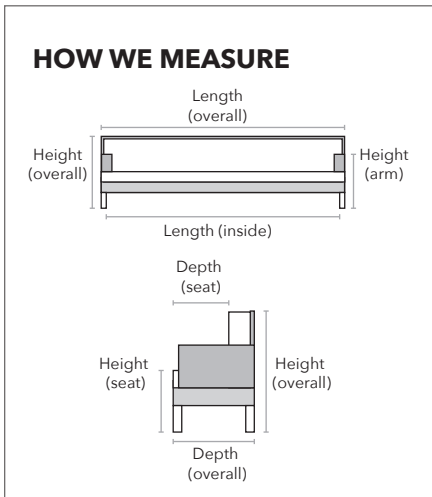

RICHMOND

Description	PC	Length Outside to Outside	Length Inside to Inside	Depth Overall	Depth Seat	Height Seat	Height Arm	Height Overall	YDS
Sofa	S	87"	74"	35"	22"	18"	30"	30"	13
Loveseat	L	64"	50"	35"	22"	18"	30"	30"	11
Chair	C	36"	22"	35"	22"	18"	30"	30"	7
Ottoman	O	26"	NA	20"	NA	NA	NA	18"	3

NOTE: As an inherent quality of a hand-crafted product, all dimensions are approximate

FEATURES

Wood legs

1.9lb foam/
Ultra Cell
top & bottom
seat cushion

1.5lb foam

Available
in fabric +
leather

STAIN FINISHES