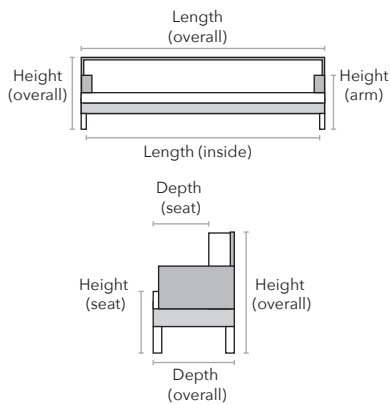

## HOW WE MEASURE

Description	PC	Length Outside to Outside	Length Inside to Inside	Depth Overall	Depth Seat	Height Seat	Height Arm	Height Overall	YDS
Sofa	S	78"	70"	37"	22"	18"	29"	34"	15
Loveseat	L	55"	48"	37"	22"	18"	29"	34"	13
Left Hand Facing Sofa	IS	74"	70"	37"	22"	18"	29"	34"	14
Right Hand Facing Sofa	RS	74"	70"	37"	22"	18"	29"	34"	14
Left Hand Facing Loveseat	IL	52"	48"	37"	22"	18"	29"	34"	12
Right Hand Facing Loveseat	RL	52"	48"	37"	22"	18"	29"	34"	12
Left Hand Facing Chaise	IZ	37"	22"	91"	76"	18"	29"	34"	13
Right Hand Facing Chaise	RZ	37"	22"	91"	76"	18"	29"	34"	13
Corner	COR	37"	22"	37"	22"	18"	NA	34"	8
Ottoman	O	37"	NA	27"	NA	NA	NA	18"	3

**NOTE:** As an inherent quality of a hand-crafted product, all dimensions are approximate

Sofa

LHF - Sofa

RHF - Sofa

LHF - Loveseat

RHF - Loveseat

Loveseat

LHF - Chaise