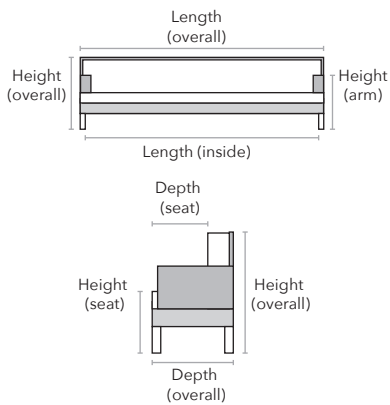

ORMONT

HOW WE MEASURE

Description	PC	Length Outside to Outside	Length Inside to Inside	Depth Overall	Depth Seat	Height Seat	Height Arm	Height Overall	YDS
Chair	C	31"	22"	31"	21"	19"	28"	33"	5

WARRANTY

FRAMES: Lifetime Limited
SPRINGS: Lifetime Limited
CUSHION CORES: 1 Year Limited
FABRICS: 1 Year
MATTRESSES: 1 Year
SOFA BED MECHANISMS: 3 Years
SWIVEL MECHANISMS: 3 Years

NOTE: As an inherent quality of a hand-crafted product, all dimensions are approximate

FEATURES

STAIN FINISHES