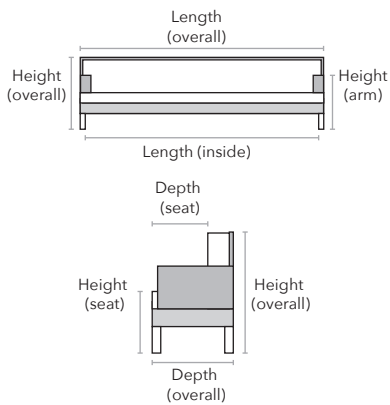

MICHELLE

HOW WE MEASURE

Description	PC	Length Outside to Outside	Length Inside to Inside	Depth Overall	Depth Seat	Height Seat	Height Arm	Height Overall	YDS
Chair	C	29"	22"	27"	19"	17"	20"	28"	4

WARRANTY

FRAMES: Lifetime Limited
SPRINGS: Lifetime Limited
CUSHION CORES: 1 Year Limited
FABRICS: 1 Year
MATTRESSES: 1 Year
SOFA BED MECHANISMS: 3 Years
SWIVEL MECHANISMS: 3 Years

NOTE: As an inherent quality of a hand-crafted product, all dimensions are approximate

FEATURES

METAL FINISHES