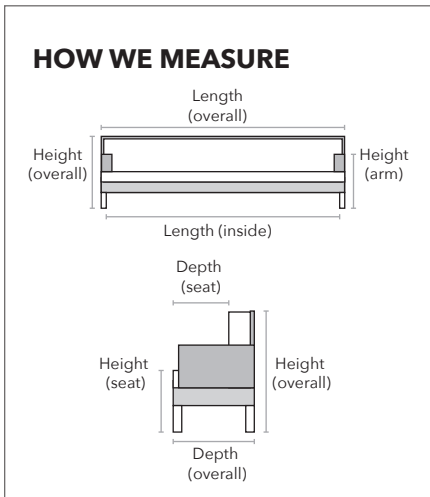

LARS

Description	PC	Length Outside to Outside	Length Inside to Inside	Depth Overall	Depth Seat	Height Seat	Height Arm	Height Overall	YDS
Sofa	S	81"	67"	37"	24"	18"	25"	31"	15
Loveseat	L	60"	46"	37"	24"	18"	25"	31"	13
Chair	C	37"	23"	37"	24"	18"	25"	31"	10