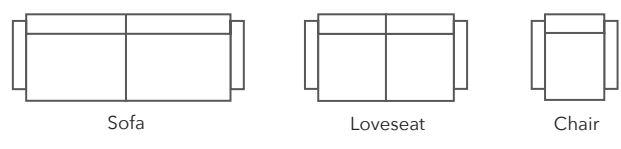

LARS

Description	PC	Length Outside to Outside	Length Inside to Inside	Depth Overall	Depth Seat	Height Seat	Height Arm	Height Overall	YDS
Sofa	S	81"	67"	37"	24"	18"	25"	31"	15
Loveseat	L	60"	46"	37"	24"	18"	25"	31"	13
Chair	C	37"	23"	37"	24"	18"	25"	31"	10

WARRANTY

FRAMES: Lifetime Limited
SPRINGS: Lifetime Limited
CUSHION CORES: 1 Year Limited
FABRICS: 1 Year
MATTRESSES: 1 Year
SOFA BED MECHANISMS: 3 Years
SWIVEL MECHANISMS: 3 Years

NOTE: As an inherent quality of a hand-crafted product, all dimensions are approximate