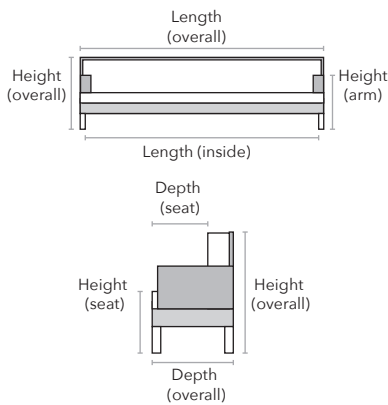

ELSA

HOW WE MEASURE

Description	PC	Length Outside to Outside	Length Inside to Inside	Depth Overall	Depth Seat	Height Seat	Height Arm	Height Overall	YDS
Chair	C	30"	20"	29"	22"	19"	25"	36"	7

Chair

WARRANTY