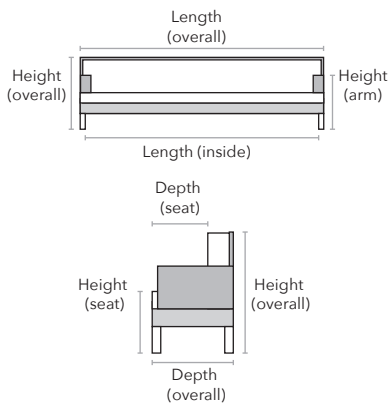

DRAKE

HOW WE MEASURE

Description	PC	Length Outside to Outside	Length Inside to Inside	Depth Overall	Depth Seat	Height Seat	Height Arm	Height Overall	YDS
Bench	BN	53"	38"	19"	19"	18"	26"	26"	4

WARRANTY

- FRAMES:** Lifetime Limited
- SPRINGS:** Lifetime Limited
- CUSHION CORES:** 1 Year Limited
- FABRICS:** 1 Year
- MATTRESSES:** 1 Year
- SOFA BED MECHANISMS:** 3 Years
- SWIVEL MECHANISMS:** 3 Years

NOTE: As an inherent quality of a hand-crafted product, all dimensions are approximate

FEATURES

Wood legs

1.9lb foam core seat cushion

Available in fabric + leather

STAIN FINISHES

Black

Espresso