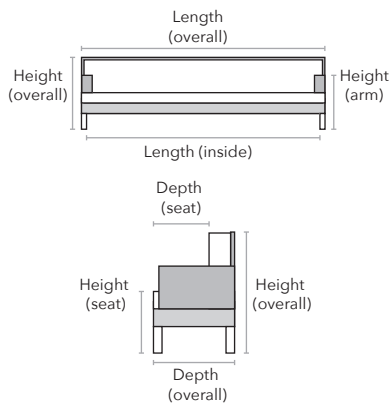

BLAIR

HOW WE MEASURE

Description	PC	Length Outside to Outside	Length Inside to Inside	Depth Overall	Depth Seat	Height Seat	Height Arm	Height Overall	YDS
Armless Chair	AC	37"	NA	40"	26"	17"	NA	34"	9
Right Hand Facing Chair	RC	42"	37"	40"	26"	17"	26"	34"	9
Left Hand Facing Chair	IC	42"	37"	40"	26"	17"	26"	34"	9
Corner	COR	40"	24"	40"	26"	17"	NA	34"	10
Storage Bin Ottoman	N	37"	NA	40"	NA	17"	NA	17"	4
Ottoman	O	37"	NA	40"	NA	17"	NA	17"	4