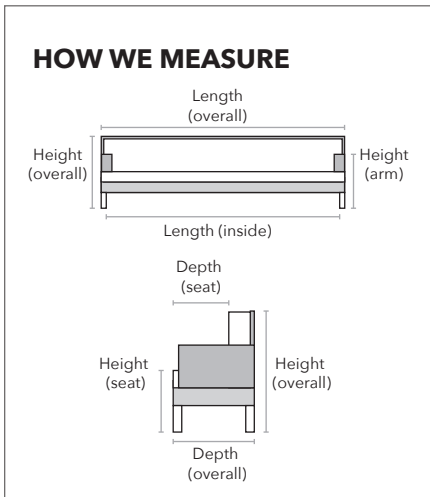

2920

Description	PC	Length Outside to Outside	Length Inside to Inside	Depth Overall	Depth Seat	Height Seat	Height Arm	Height Overall	YDS
Chair	C	28"	20"	33"	22"	20"	26"	35"	6

WARRANTY

FRAMES: Lifetime Limited
SPRINGS: Lifetime Limited
CUSHION CORES: 1 Year Limited
FABRICS: 1 Year
MATTRESSES: 1 Year
SOFA BED MECHANISMS: 3 Years
SWIVEL MECHANISMS: 3 Years

NOTE: As an inherent quality of a hand-crafted product, all dimensions are approximate

FEATURES

- 
 Wood legs
- 
 1.9lb foam core/
Ultra Cell
top & bottom
seat cushion
- 
 1.5lb foam
back cushion
- 
 Available
in fabric +
leather