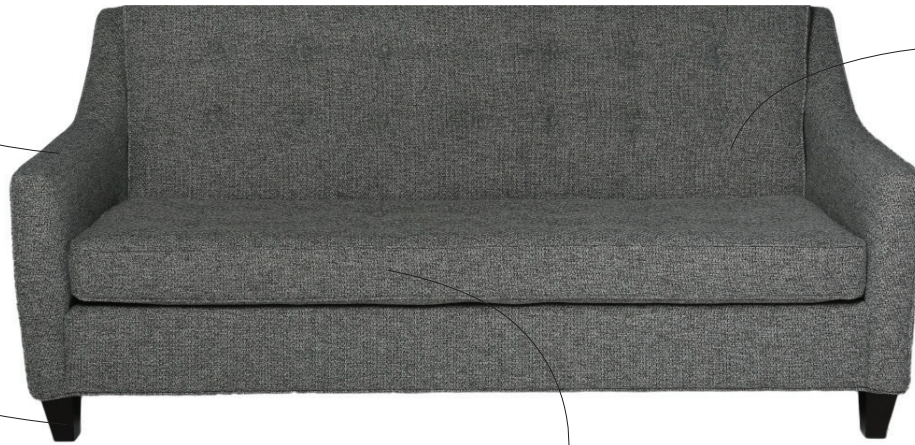

elegant sloped arms

semi-attached back cushions with button detail

removable tapered block legs

button-tufted loose seat cushion

2801

HOW WE MEASURE

Description	PC	Length Outside to Outside	Length Inside to Inside	Depth Overall	Depth Seat	Height Seat	Height Arm	Height Overall	YDS
Sofa	S	76"	66"	33"	21"	18"	24"	35"	12
Loveseat	L	65"	55"	33"	21"	18"	24"	35"	10
Chair	C	29"	19"	33"	21"	18"	24"	35"	6
Double	B	69"	59"	33"	21"	18"	24"	35"	10
Queen	Q	76"	66"	33"	21"	18"	24"	35"	12
Ottoman	O	26"	NA	20"	NA	NA	NA	18"	3

WARRANTY

FRAMES: Lifetime Limited
SPRINGS: Lifetime Limited
CUSHION CORES: 1 Year Limited
FABRICS: 1 Year
MATTRESSES: 1 Year
SOFA BED MECHANISMS: 3 Years
SWIVEL MECHANISMS: 3 Years

NOTE: As an inherent quality of a hand-crafted product, all dimensions are approximate

FEATURES

Wood legs

1.9lb foam core Ultra Cell top & bottom seat cushion

1.5lb foam back cushion

Available in fabric only

STAIN FINISHES

Black

Espresso