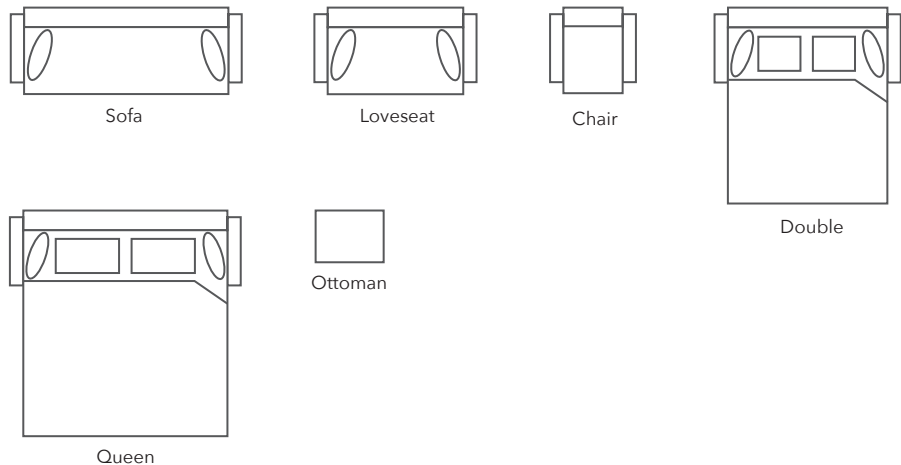

FEATURES

Wood legs

1.9lb foam core Ultra Cell top & bottom seat cushion

1.5lb foam back cushion

Available in fabric only

STAIN FINISHES

Black

Espresso

Walnut

Grey

Natural