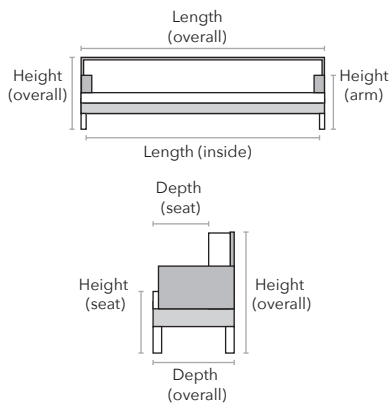

elegant sloped arms

semi-attached back cushions with button detail

removable tapered block legs

button-tufted loose seat cushion

2801

HOW WE MEASURE

Description	PC	Length Outside to Outside	Length Inside to Inside	Depth Overall	Depth Seat	Height Seat	Height Arm	Height Overall	YDS
Sofa	S	76"	66"	33"	21"	18"	24"	35"	12
Loveseat	L	65"	55"	33"	21"	18"	24"	35"	10
Chair	C	29"	19"	33"	21"	18"	24"	35"	6
Double	B	69"	59"	33"	21"	18"	24"	35"	10
Queen	Q	76"	66"	33"	21"	18"	24"	35"	12
Ottoman	O	26"	NA	20"	NA	NA	NA	18"	3