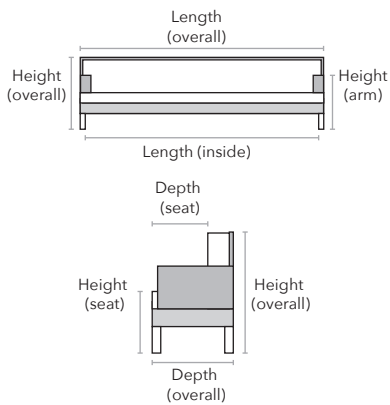

### HOW WE MEASURE

Description	PC	Length Outside to Outside	Length Inside to Inside	Depth Overall	Depth Seat	Height Seat	Height Arm	Height Overall	YDS
Sofa	S	76"	66"	33"	21"	18"	24"	35"	12
Loveseat	L	65"	55"	33"	21"	18"	24"	35"	10
Chair	C	29"	19"	33"	21"	18"	24"	35"	6
Double	B	69"	59"	33"	21"	18"	24"	35"	10
Queen	Q	76"	66"	33"	21"	18"	24"	35"	12
Ottoman	O	26"	NA	20"	NA	NA	NA	18"	3

**NOTE:** As an inherent quality of a hand-crafted product, all dimensions are approximate