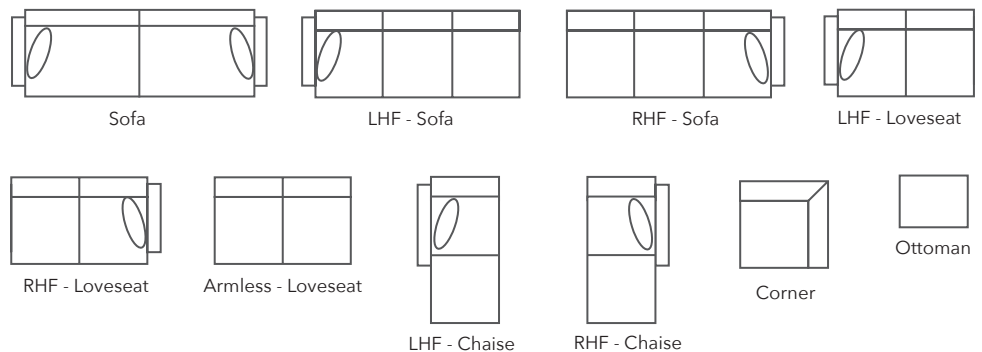

2670

HOW WE MEASURE

WARRANTY

- FRAMES:** Lifetime Limited
- SPRINGS:** Lifetime Limited
- CUSHION CORES:** 1 Year Limited
- FABRICS:** 1 Year
- MATTRESSES:** 1 Year
- SOFA BED MECHANISMS:** 3 Years
- SWIVEL MECHANISMS:** 3 Years

NOTE: As an inherent quality of a hand-crafted product, all dimensions are approximate

Description	PC	Length Outside to Outside	Length Inside to Inside	Depth Overall	Depth Seat	Height Seat	Height Arm	Height Overall	YDS
Sofa	S	85"	59"	37"	24"	19"	29"	34"	15
Left Hand Facing Sofa	IS	79"	53"	37"	24"	19"	29"	34"	14
Right Hand Facing Sofa	RS	79"	53"	37"	24"	19"	29"	34"	14
Left Hand Facing Loveseat	IL	62"	30"	37"	24"	19"	29"	34"	13
Right Hand Facing Loveseat	RL	62"	30"	37"	24"	19"	29"	34"	13
Armless Loveseat	AL	47"	NA	37"	24"	19"	NA	34"	9
Left Hand Facing Chaise	IZ	37"	22"	81"	66"	19"	29"	34"	14
Right Hand Facing Chaise	RZ	37"	22"	81"	66"	19"	29"	34"	14
Corner	COR	37"	24"	37"	24"	19"	NA	34"	10
Ottoman	O	37"	NA	27"	NA	NA	NA	19"	3

FEATURES

- Wood legs
- 1.9lb foam core Ultra Cell top & bottom seat cushion
- 100% Hollow fill polyester back cushion
- Available in fabric + leather

STAIN FINISHES