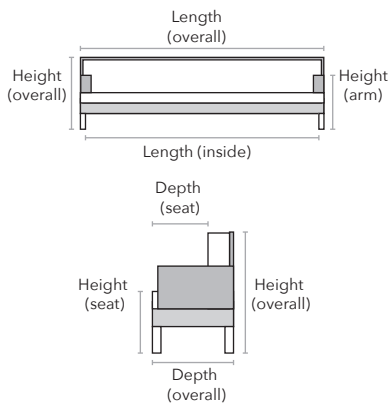

2670

HOW WE MEASURE