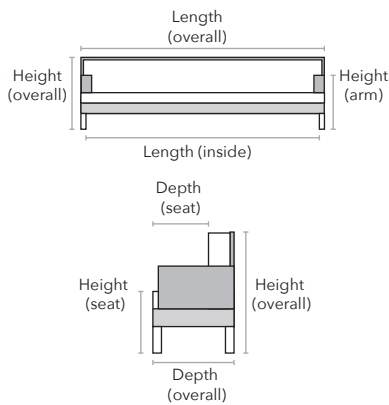

a stylish and practical accent that can serve as an ottoman or pouf seating

low profile legs

PENNY

HOW WE MEASURE

Description	PC	Length Outside to Outside	Length Inside to Inside	Depth Overall	Depth Seat	Height Seat	Height Arm	Height Overall	YDS
Round Ottoman	RO	20" dia	NA	NA	NA	NA	NA	16"	2

NOTE: As an inherent quality of a hand-crafted product, all dimensions are approximate

FEATURES

Acrylic legs

1.9lb foam

Available in fabric + leather

STANDARD LEG

Black Acrylic