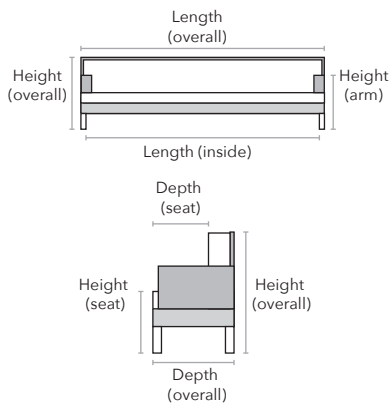

## HOW WE MEASURE

Description	PC	Length Outside to Outside	Length Inside to Inside	Depth Overall	Depth Seat	Height Seat	Height Arm	Height Overall	YDS
Daybed	DAY	78"	67"	32"	32"	19"	30"	30"	12

**NOTE:** As an inherent quality of a hand-crafted product, all dimensions are approximate