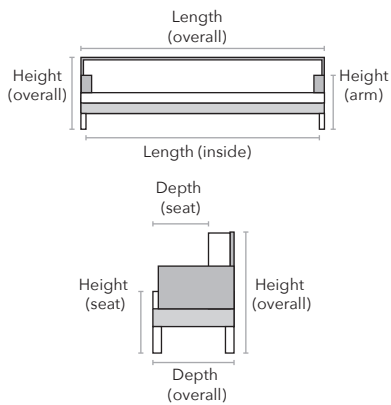

PATTY

HOW WE MEASURE

Description	PC	Length Outside to Outside	Length Inside to Inside	Depth Overall	Depth Seat	Height Seat	Height Arm	Height Overall	YDS
Daybed	DAY	78"	67"	32"	32"	19"	30"	30"	9

WARRANTY

FRAMES: Lifetime Limited
SPRINGS: Lifetime Limited
CUSHION CORES: 1 Year Limited
FABRICS: 1 Year
MATTRESSES: 1 Year
SOFA BED MECHANISMS: 3 Years
SWIVEL MECHANISMS: 3 Years

NOTE: As an inherent quality of a hand-crafted product, all dimensions are approximate

FEATURES

Wood legs

1.9lb foam

Available in fabric only

STAIN FINISHES

Black

Espresso