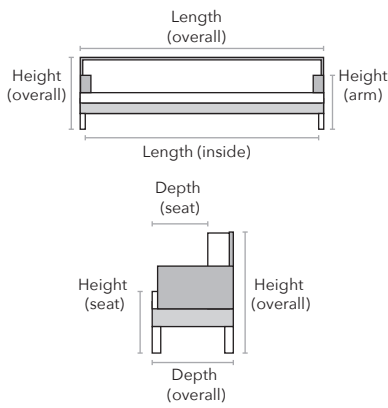

## HOW WE MEASURE

Description	PC	Length Outside to Outside	Length Inside to Inside	Depth Overall	Depth Seat	Height Seat	Height Arm	Height Overall	YDS
Chair	C	28"	21"	29"	20"	19"	25"	33"	5
Swivel Chair	SW	28"	21"	29"	20"	19"	25"	33"	5

**NOTE:** As an inherent quality of a hand-crafted product, all dimensions are approximate

## FEATURES

Swivel Base

1.9lb foam/  
Ultra Cell  
top & bottom  
seat cushion

1.5lb foam  
back cushion

Available  
in fabric +  
leather