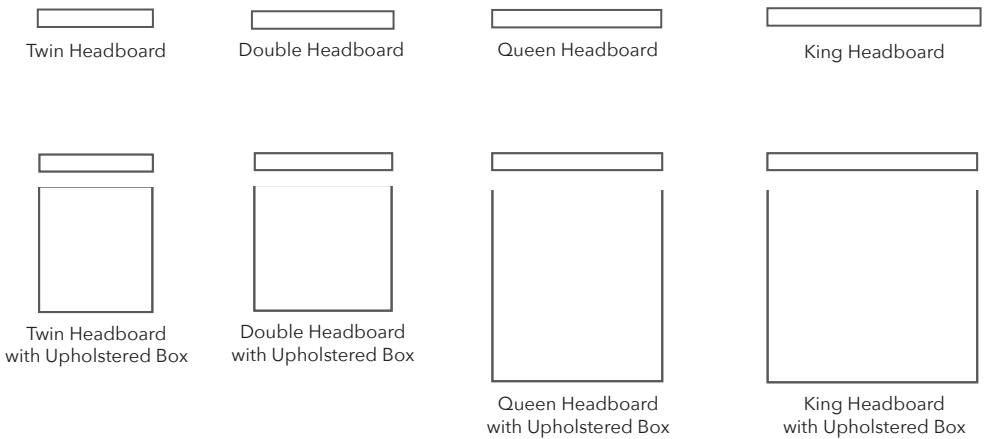

Description	PC	Length Outside to Outside	Length Inside to Inside	Depth Overall	Depth Seat	Height Seat	Height Arm	Height Overall	YDS
Twin Headboard	HBT	43"	NA	11"	NA	NA	NA	57"	5
Double Headboard	HBD	65"	NA	11"	NA	NA	NA	57"	8
Queen Headboard	HBQ	71"	NA	11"	NA	NA	NA	57"	9
King Headboard	HBK	87"	NA	11"	NA	NA	NA	57"	11
Twin Headboard With Upholstered Box	HBT-UB	43"	NA	82"	NA	NA	NA	57"	10
Double Headboard With Upholstered Box	HBD-UB	65"	NA	82"	NA	NA	NA	57"	14
Queen Headboard With Upholstered Box	HBQ-UB	71"	NA	88"	NA	NA	NA	57"	15
King Headboard With Upholstered Box	HBK-UB	87"	NA	88"	NA	NA	NA	57"	17

WARRANTY

FRAMES: Lifetime Limited
SPRINGS: Lifetime Limited
CUSHION CORES: 1 Year Limited
FABRICS: 1 Year
MATTRESSES: 1 Year
SOFA BED MECHANISMS: 3 Years
SWIVEL MECHANISMS: 3 Years

NOTE: As an inherent quality of a hand-crafted product, all dimensions are approximate