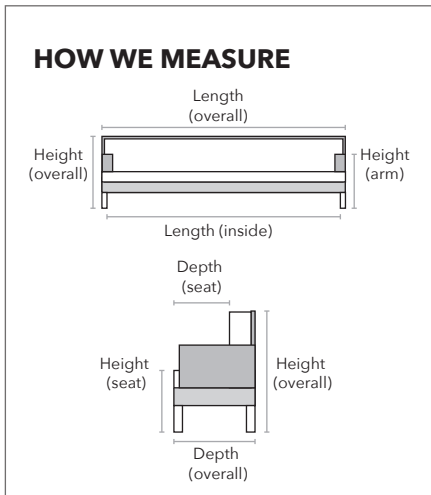

LA CAPITANA

Description	PC	Length Outside to Outside	Length Inside to Inside	Depth Overall	Depth Seat	Height Seat	Height Arm	Height Overall	YDS
Twin Headboard	HBT	43"	NA	11"	NA	NA	NA	57"	5
Double Headboard	HBD	65"	NA	11"	NA	NA	NA	57"	8
Queen Headboard	HBQ	71"	NA	11"	NA	NA	NA	57"	9
King Headboard	HBK	87"	NA	11"	NA	NA	NA	57"	11
Twin Headboard With Upholstered Box	HBT-UB	43"	NA	82"	NA	NA	NA	57"	10
Double Headboard With Upholstered Box	HBD-UB	65"	NA	82"	NA	NA	NA	57"	14
Queen Headboard With Upholstered Box	HBQ-UB	71"	NA	88"	NA	NA	NA	57"	15
King Headboard With Upholstered Box	HBK-UB	87"	NA	88"	NA	NA	NA	57"	17