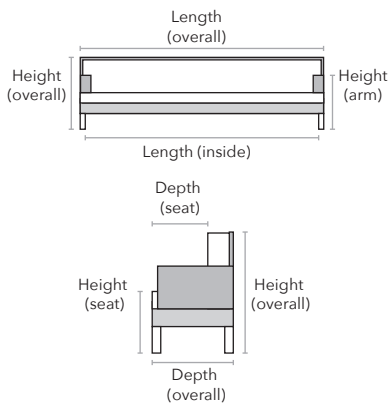

CODY

HOW WE MEASURE

Description	PC	Length Outside to Outside	Length Inside to Inside	Depth Overall	Depth Seat	Height Seat	Height Arm	Height Overall	YDS
Chair	C	20"	NA	27"	18"	18"	NA	37"	3

Dining Chair

WARRANTY