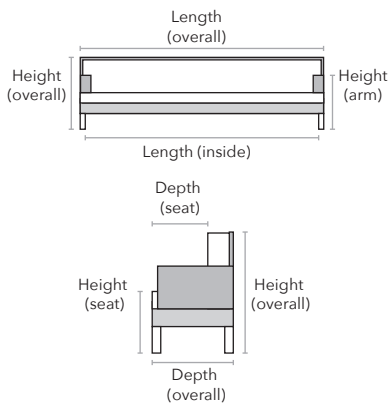

CLARE

HOW WE MEASURE

Description	PC	Length Outside to Outside	Length Inside to Inside	Depth Overall	Depth Seat	Height Seat	Height Arm	Height Overall	YDS
Chair	C	20"	NA	24"	18"	18"	NA	33"	2

Dining Chair

WARRANTY