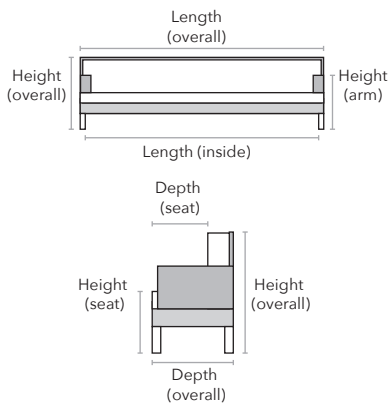

filled with 100% virgin polystyrene beads

all edges are sewn with a flange detail

zippered casing for easy cleaning

BLOCK

HOW WE MEASURE

Description	PC	Length Outside to Outside	Length Inside to Inside	Depth Overall	Depth Seat	Height Seat	Height Arm	Height Overall	YDS
Ottoman	O	24"	NA	24"	NA	NA	NA	15"	3
Large Ottoman	LO	32"	NA	32"	NA	NA	NA	15"	5