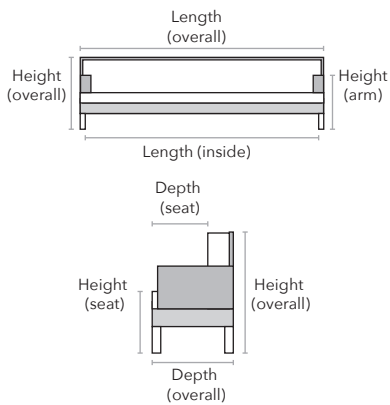

2318

HOW WE MEASURE

Description	PC	Length Outside to Outside	Length Inside to Inside	Depth Overall	Depth Seat	Height Seat	Height Arm	Height Overall	YDS
Chair	C	28"	21"	26"	22"	16"	24"	29"	4
Swivel Chair	SW	28"	21"	26"	22"	16"	24"	29"	4

NOTE: As an inherent quality of a hand-crafted product, all dimensions are approximate

FEATURES

Swivel Base

1.9lb foam core seat cushion

1.5lb foam back cushion

Available in fabric + leather

STANDARD BASE

Black Acrylic